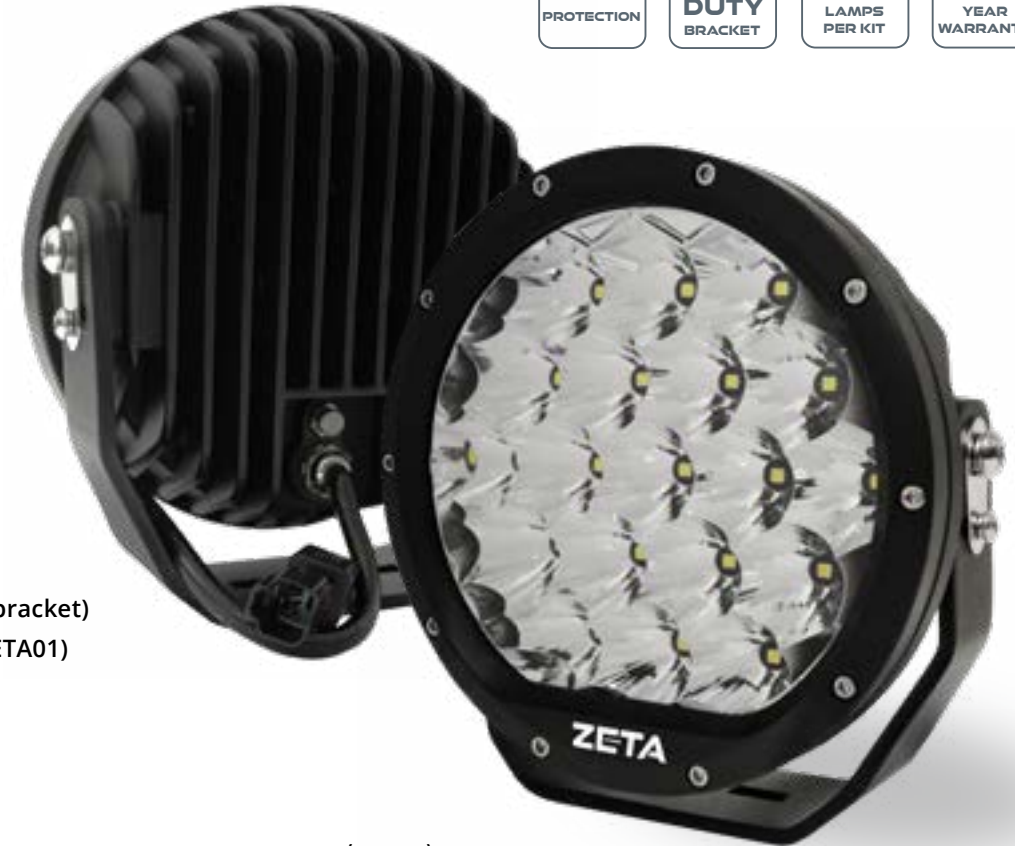

ZETA

LED Driving Lights & Light Bars

ZETA07 7" 100W LED DRIVING LIGHT KIT

9-32
VOLTS

9812
TOTAL
LUMENS

6000K
COLOUR
TEMP.

VIBRATION
RESISTANT

IP68
PROTECTION

HEAVY
DUTY
BRACKET

2
LAMPS
PER KIT

2
YEAR
WARRANTY

FEATURES / SPECIFICATION

- ▶ 19 x Osram ® LED's
- ▶ Wattage: 100W
- ▶ Operating Voltage 9-32V DC
- ▶ Current Draw: 8.3A (12V) / 4A (24V)
- ▶ Colour Temperature: 6000K
- ▶ Raw Lumens: 12,200 each
- ▶ Effective Lumens: 9812 each
- ▶ IP Rating: IP68
- ▶ EMC Compliant
- ▶ 1 Lux: 738 Metres (Pair of lamps)
- ▶ Polycarbonate Lens
- ▶ Die-Cast Aluminium Housing
- ▶ 5mm Heavy Duty Mounting Bracket
- ▶ Sealed Deutsch Connector
- ▶ Beam Type: Combination Beam
- ▶ 2 Lamps supplied per kit
- ▶ Measurements: 178 x 189 x 65mm (inc. bracket)
- ▶ Optional Wiring loom available (p/no. ZETA01)

FEATURES / SPECIFICATION

- ▶ 37 x Osram ® LED's
- ▶ Wattage: 145W
- ▶ Operating Voltage 9-32V DC
- ▶ Current Draw: 11.6A (12V) / 5.8A (24V)
- ▶ Colour Temperature: 6000K
- ▶ Raw Lumens: 16,000 each
- ▶ Effective Lumens: 12,993 each
- ▶ IP Rating: IP68
- ▶ EMC Compliant
- ▶ 1 Lux: 846 Metres (Pair of lamps)
- ▶ Polycarbonate Lens
- ▶ Die-Cast Aluminium Housing
- ▶ 5mm Heavy Duty Mounting Bracket
- ▶ Sealed Deutsch Connector
- ▶ Beam Type: Combination Beam
- ▶ 2 Lamps supplied per kit
- ▶ Measurements: 228 x 241 x 70.5mm (inc. bracket)
- ▶ Optional Wiring loom available (p/no. ZETA01)

DIMENSIONS

COMBINATION BEAM PATTERN (PAIR)

ZETA12 12" 18W LED LIGHT BAR

FEATURES / SPECIFICATION

- ▶ 12 x Osram ® LED's
- ▶ Wattage: 18W
- ▶ Operating Voltage 9-32V DC
- ▶ Current Draw: 0.7/1.5A
- ▶ Colour Temperature: 6000K
- ▶ Raw Lumens: 1869
- ▶ Effective Lumens: 1238
- ▶ IP Rating: IP67
- ▶ 1 Lux: 190 Metres
- ▶ Polycarbonate Lens
- ▶ Die-Cast Aluminium Housing
- ▶ Sealed Deutsch Connector
- ▶ Beam Type: Combination Beam
- ▶ Measurements: 352 x 74.5 x 51mm (inc. bracket)
- ▶ Optional Wiring loom available (p/no. ZETA01)