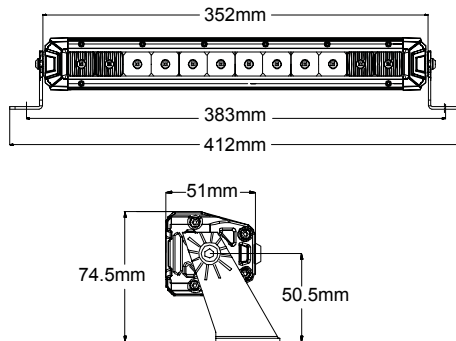

DIMENSIONS

COMBINATION BEAM PATTERN (PAIR)

ZETA12 12" 18W LED LIGHT BAR

FEATURES / SPECIFICATION

- ▶ 12 x Osram ® LED's
- ▶ Wattage: 18W
- ▶ Operating Voltage 9-32V DC
- ▶ Current Draw: 0.7/1.5A
- ▶ Colour Temperature: 6000K
- ▶ Raw Lumens: 1869
- ▶ Effective Lumens: 1238
- ▶ IP Rating: IP67
- ▶ 1 Lux: 190 Metres
- ▶ Polycarbonate Lens
- ▶ Die-Cast Aluminium Housing
- ▶ Sealed Deutsch Connector
- ▶ Beam Type: Combination Beam
- ▶ Measurements: 352 x 74.5 x 51mm (inc. bracket)
- ▶ Optional Wiring loom available (p/no. ZETA01)

DIMENSIONS

COMBINATION BEAM PATTERN

ZETA20 20" 32W LED LIGHT BAR

FEATURES / SPECIFICATION

- ▶ 20 x Osram ® LED's
- ▶ Wattage: 32W
- ▶ Operating Voltage 9-32V DC
- ▶ Current Draw: 1.3/2.7A
- ▶ Colour Temperature: 6000K
- ▶ Raw Lumens: 3008
- ▶ Effective Lumens: 1981
- ▶ IP Rating: IP67
- ▶ 1 Lux: 239 Metres
- ▶ Polycarbonate Lens
- ▶ Die-Cast Aluminium Housing
- ▶ Sealed Deutsch Connector
- ▶ Beam Type: Combination Beam
- ▶ Measurements: 508 x 74.5 x 51mm (inc. bracket)
- ▶ Optional Wiring loom available (p/no. ZETA01)

DIMENSIONS

COMBINATION BEAM PATTERN

ZETA20D 20" 72W DOUBLE LED LIGHT BAR

FEATURES / SPECIFICATION

- ▶ 40 x Osram ® LED's
- ▶ Wattage: 72W
- ▶ Operating Voltage 9-32V DC
- ▶ Current Draw: 2.8/6.0A
- ▶ Colour Temperature: 6000K
- ▶ Raw Lumens: 6837
- ▶ Effective Lumens: 4558
- ▶ IP Rating: IP67
- ▶ 1 Lux: 359 Metres
- ▶ Polycarbonate Lens
- ▶ Die-Cast Aluminium Housing
- ▶ Sealed Deutsch Connector
- ▶ Beam Type: Combination Beam
- ▶ Measurements: 565 x 85 x 57.5mm (inc. bracket)
- ▶ Optional Wiring loom available (p/no. ZETA01)