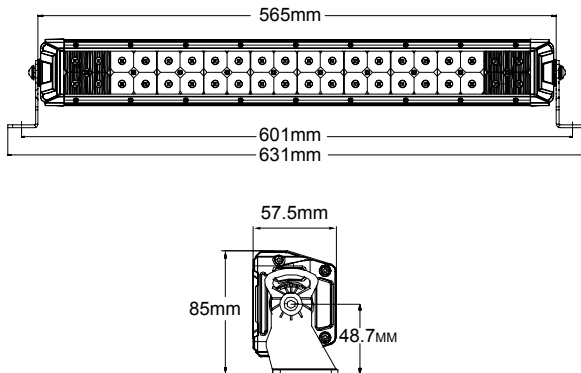

DIMENSIONS