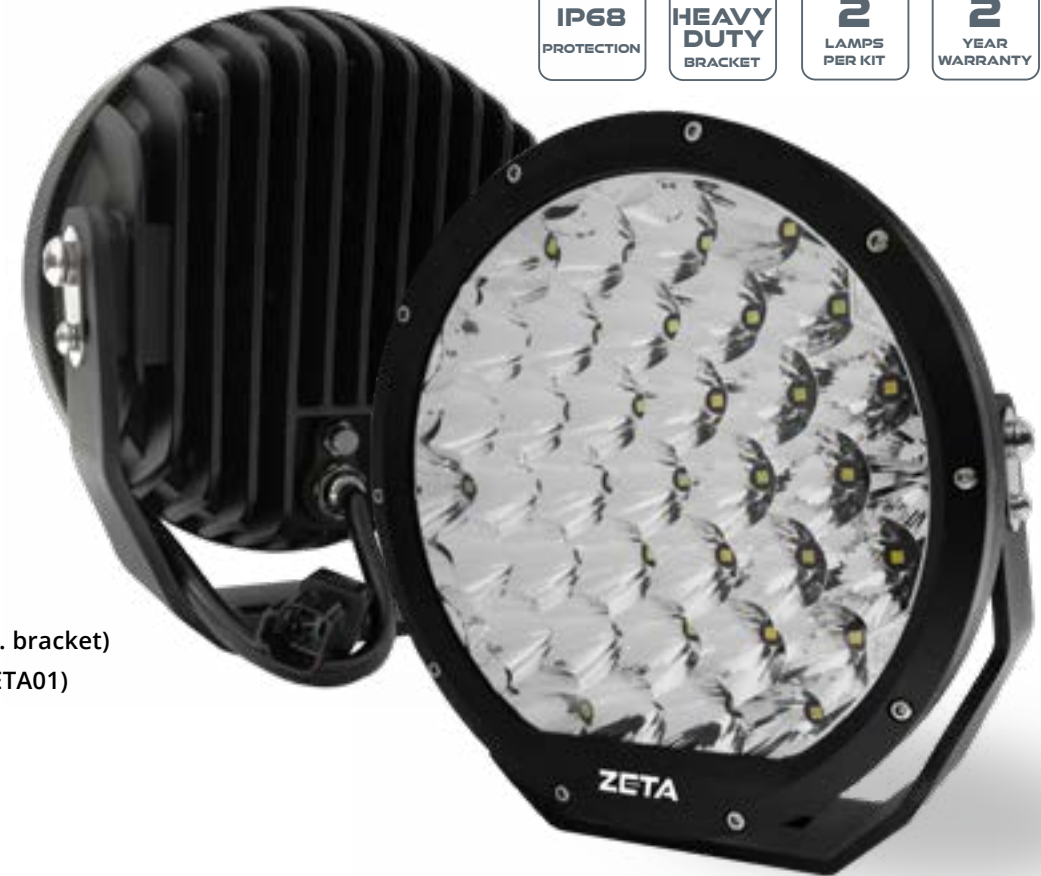

HEAVY
DUTY
BRACKET

2
LAMPS
PER KIT

2
YEAR
WARRANTY

FEATURES / SPECIFICATION

- ▶ 19 x Osram ® LED's
- ▶ Wattage: 100W
- ▶ Operating Voltage 9-32V DC
- ▶ Current Draw: 8.3A (12V) / 4A (24V)
- ▶ Colour Temperature: 6000K
- ▶ Raw Lumens: 12,200 each
- ▶ Effective Lumens: 9812 each
- ▶ IP Rating: IP68
- ▶ EMC Compliant
- ▶ 1 Lux: 738 Metres (Pair of lamps)
- ▶ Polycarbonate Lens
- ▶ Die-Cast Aluminium Housing
- ▶ 5mm Heavy Duty Mounting Bracket
- ▶ Sealed Deutsch Connector
- ▶ Beam Type: Combination Beam
- ▶ 2 Lamps supplied per kit
- ▶ Measurements: 178 x 189 x 65mm (inc. bracket)
- ▶ Optional Wiring loom available (p/no. ZETA01)

COMBINATION BEAM PATTERN (PAIR)

ZETA09

9" 145W

LED DRIVING LIGHT KIT

9-32 VOLTS	12,993 TOTAL LUMENS	6000K COLOUR TEMP.	VIBRATION RESISTANT
IP68 PROTECTION	HEAVY DUTY BRACKET	2 LAMPS PER KIT	2 YEAR WARRANTY

FEATURES / SPECIFICATION

- ▶ 37 x Osram ® LED's
- ▶ Wattage: 145W
- ▶ Operating Voltage 9-32V DC
- ▶ Current Draw: 11.6A (12V) / 5.8A (24V)
- ▶ Colour Temperature: 6000K
- ▶ Raw Lumens: 16,000 each
- ▶ Effective Lumens: 12,993 each
- ▶ IP Rating: IP68
- ▶ EMC Compliant
- ▶ 1 Lux: 846 Metres (Pair of lamps)
- ▶ Polycarbonate Lens
- ▶ Die-Cast Aluminium Housing
- ▶ 5mm Heavy Duty Mounting Bracket
- ▶ Sealed Deutsch Connector
- ▶ Beam Type: Combination Beam
- ▶ 2 Lamps supplied per kit
- ▶ Measurements: 228 x 241 x 70.5mm (inc. bracket)
- ▶ Optional Wiring loom available (p/no. ZETA01)

DIMENSIONS

COMBINATION BEAM PATTERN (PAIR)

ZETA12 12" 18W LED LIGHT BAR

FEATURES / SPECIFICATION

- ▶ 12 x Osram ® LED's
- ▶ Wattage: 18W
- ▶ Operating Voltage 9-32V DC
- ▶ Current Draw: 0.7/1.5A
- ▶ Colour Temperature: 6000K
- ▶ Raw Lumens: 1869
- ▶ Effective Lumens: 1238
- ▶ IP Rating: IP67
- ▶ 1 Lux: 190 Metres
- ▶ Polycarbonate Lens
- ▶ Die-Cast Aluminium Housing
- ▶ Sealed Deutsch Connector
- ▶ Beam Type: Combination Beam
- ▶ Measurements: 352 x 74.5 x 51mm (inc. bracket)
- ▶ Optional Wiring loom available (p/no. ZETA01)