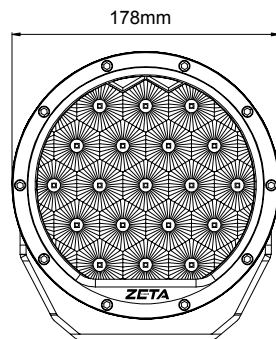

HEAVY
DUTY
BRACKET

2
LAMPS
PER KIT

2
YEAR
WARRANTY

FEATURES / SPECIFICATION

- ▶ 19 x Osram ® LED's
- ▶ Wattage: 100W
- ▶ Operating Voltage 9-32V DC
- ▶ Current Draw: 8.3A (12V) / 4A (24V)
- ▶ Colour Temperature: 6000K
- ▶ Raw Lumens: 12,200 each
- ▶ Effective Lumens: 9812 each
- ▶ IP Rating: IP68
- ▶ EMC Compliant
- ▶ 1 Lux: 738 Metres (Pair of lamps)
- ▶ Polycarbonate Lens
- ▶ Die-Cast Aluminium Housing
- ▶ 5mm Heavy Duty Mounting Bracket
- ▶ Sealed Deutsch Connector
- ▶ Beam Type: Combination Beam
- ▶ 2 Lamps supplied per kit
- ▶ Measurements: 178 x 189 x 65mm (inc. bracket)
- ▶ Optional Wiring loom available (p/no. ZETA01)

FEATURES / SPECIFICATION

- ▶ 37 x Osram ® LED's
- ▶ Wattage: 145W
- ▶ Operating Voltage 9-32V DC
- ▶ Current Draw: 11.6A (12V) / 5.8A (24V)
- ▶ Colour Temperature: 6000K
- ▶ Raw Lumens: 16,000 each
- ▶ Effective Lumens: 12,993 each
- ▶ IP Rating: IP68
- ▶ EMC Compliant
- ▶ 1 Lux: 846 Metres (Pair of lamps)
- ▶ Polycarbonate Lens
- ▶ Die-Cast Aluminium Housing
- ▶ 5mm Heavy Duty Mounting Bracket
- ▶ Sealed Deutsch Connector
- ▶ Beam Type: Combination Beam
- ▶ 2 Lamps supplied per kit
- ▶ Measurements: 228 x 241 x 70.5mm (inc. bracket)
- ▶ Optional Wiring loom available (p/no. ZETA01)

DIMENSIONS

COMBINATION BEAM PATTERN (PAIR)

ZETA12 12" 18W LED LIGHT BAR

FEATURES / SPECIFICATION

- ▶ 12 x Osram ® LED's
- ▶ Wattage: 18W
- ▶ Operating Voltage 9-32V DC
- ▶ Current Draw: 0.7/1.5A
- ▶ Colour Temperature: 6000K
- ▶ Raw Lumens: 1869
- ▶ Effective Lumens: 1238
- ▶ IP Rating: IP67
- ▶ 1 Lux: 190 Metres
- ▶ Polycarbonate Lens
- ▶ Die-Cast Aluminium Housing
- ▶ Sealed Deutsch Connector
- ▶ Beam Type: Combination Beam
- ▶ Measurements: 352 x 74.5 x 51mm (inc. bracket)
- ▶ Optional Wiring loom available (p/no. ZETA01)