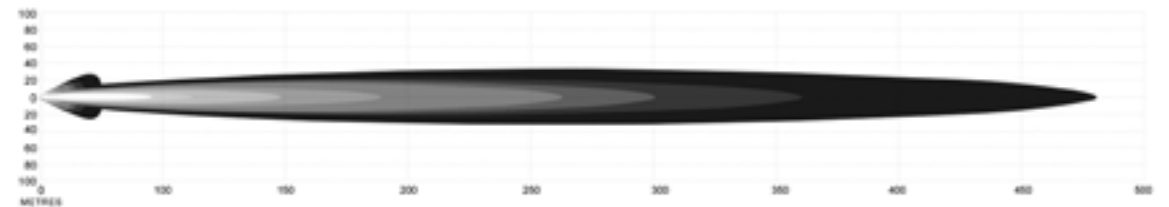

COMBINATION BEAM PATTERN