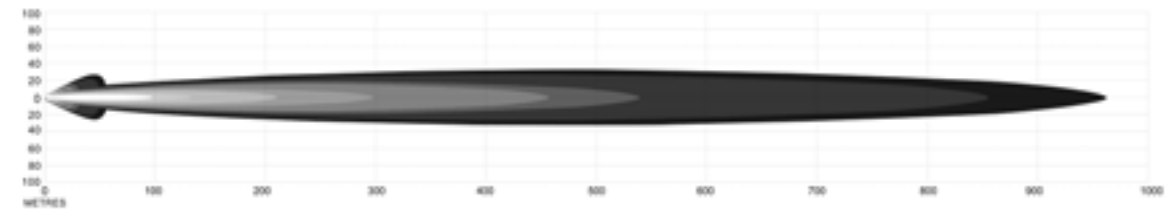

FEATURES / SPECIFICATION

- ▶ 37 x Osram ® LED's
- ▶ Wattage: 145W
- ▶ Operating Voltage 9-32V DC
- ▶ Current Draw: 11.6A (12V) / 5.8A (24V)
- ▶ Colour Temperature: 6000K
- ▶ Raw Lumens: 16,000 each
- ▶ Effective Lumens: 12,993 each
- ▶ IP Rating: IP68
- ▶ EMC Compliant
- ▶ 1 Lux: 846 Metres (Pair of lamps)
- ▶ Polycarbonate Lens
- ▶ Die-Cast Aluminium Housing
- ▶ 5mm Heavy Duty Mounting Bracket
- ▶ Sealed Deutsch Connector
- ▶ Beam Type: Combination Beam
- ▶ 2 Lamps supplied per kit
- ▶ Measurements: 228 x 241 x 70.5mm (inc. bracket)
- ▶ Optional Wiring loom available (p/no. ZETA01)

DIMENSIONS

COMBINATION BEAM PATTERN (PAIR)

ZETA12 12" 18W LED LIGHT BAR

FEATURES / SPECIFICATION

- ▶ 12 x Osram ® LED's
- ▶ Wattage: 18W
- ▶ Operating Voltage 9-32V DC
- ▶ Current Draw: 0.7/1.5A
- ▶ Colour Temperature: 6000K
- ▶ Raw Lumens: 1869
- ▶ Effective Lumens: 1238
- ▶ IP Rating: IP67
- ▶ 1 Lux: 190 Metres
- ▶ Polycarbonate Lens
- ▶ Die-Cast Aluminium Housing
- ▶ Sealed Deutsch Connector
- ▶ Beam Type: Combination Beam
- ▶ Measurements: 352 x 74.5 x 51mm (inc. bracket)
- ▶ Optional Wiring loom available (p/no. ZETA01)

DIMENSIONS

COMBINATION BEAM PATTERN

ZETA20 20" 32W LED LIGHT BAR

FEATURES / SPECIFICATION

- ▶ 20 x Osram ® LED's
- ▶ Wattage: 32W
- ▶ Operating Voltage 9-32V DC
- ▶ Current Draw: 1.3/2.7A
- ▶ Colour Temperature: 6000K
- ▶ Raw Lumens: 3008
- ▶ Effective Lumens: 1981
- ▶ IP Rating: IP67
- ▶ 1 Lux: 239 Metres
- ▶ Polycarbonate Lens
- ▶ Die-Cast Aluminium Housing
- ▶ Sealed Deutsch Connector
- ▶ Beam Type: Combination Beam
- ▶ Measurements: 508 x 74.5 x 51mm (inc. bracket)
- ▶ Optional Wiring loom available (p/no. ZETA01)