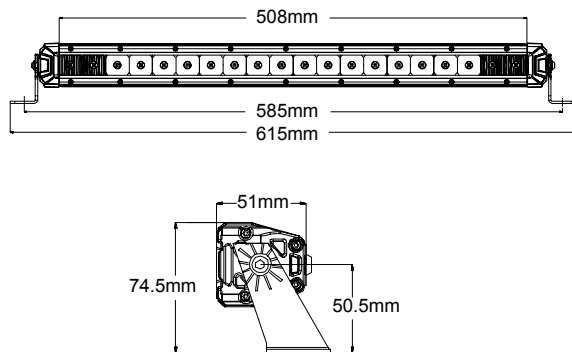

DIMENSIONS

COMBINATION BEAM PATTERN (PAIR)

ZETA12 12" 18W LED LIGHT BAR

FEATURES / SPECIFICATION

- ▶ 12 x Osram ® LED's
- ▶ Wattage: 18W
- ▶ Operating Voltage 9-32V DC
- ▶ Current Draw: 0.7/1.5A
- ▶ Colour Temperature: 6000K
- ▶ Raw Lumens: 1869
- ▶ Effective Lumens: 1238
- ▶ IP Rating: IP67
- ▶ 1 Lux: 190 Metres
- ▶ Polycarbonate Lens
- ▶ Die-Cast Aluminium Housing
- ▶ Sealed Deutsch Connector
- ▶ Beam Type: Combination Beam
- ▶ Measurements: 352 x 74.5 x 51mm (inc. bracket)
- ▶ Optional Wiring loom available (p/no. ZETA01)

DIMENSIONS

COMBINATION BEAM PATTERN

ZETA20 20" 32W LED LIGHT BAR

FEATURES / SPECIFICATION

- ▶ 20 x Osram ® LED's
- ▶ Wattage: 32W
- ▶ Operating Voltage 9-32V DC
- ▶ Current Draw: 1.3/2.7A
- ▶ Colour Temperature: 6000K
- ▶ Raw Lumens: 3008
- ▶ Effective Lumens: 1981
- ▶ IP Rating: IP67
- ▶ 1 Lux: 239 Metres
- ▶ Polycarbonate Lens
- ▶ Die-Cast Aluminium Housing
- ▶ Sealed Deutsch Connector
- ▶ Beam Type: Combination Beam
- ▶ Measurements: 508 x 74.5 x 51mm (inc. bracket)
- ▶ Optional Wiring loom available (p/no. ZETA01)

DIMENSIONS

COMBINATION BEAM PATTERN

ZETA20D 20" 72W DOUBLE LED LIGHT BAR

FEATURES / SPECIFICATION

- ▶ 40 x Osram ® LED's
- ▶ Wattage: 72W
- ▶ Operating Voltage 9-32V DC
- ▶ Current Draw: 2.8/6.0A
- ▶ Colour Temperature: 6000K
- ▶ Raw Lumens: 6837
- ▶ Effective Lumens: 4558
- ▶ IP Rating: IP67
- ▶ 1 Lux: 359 Metres
- ▶ Polycarbonate Lens
- ▶ Die-Cast Aluminium Housing
- ▶ Sealed Deutsch Connector
- ▶ Beam Type: Combination Beam
- ▶ Measurements: 565 x 85 x 57.5mm (inc. bracket)
- ▶ Optional Wiring loom available (p/no. ZETA01)