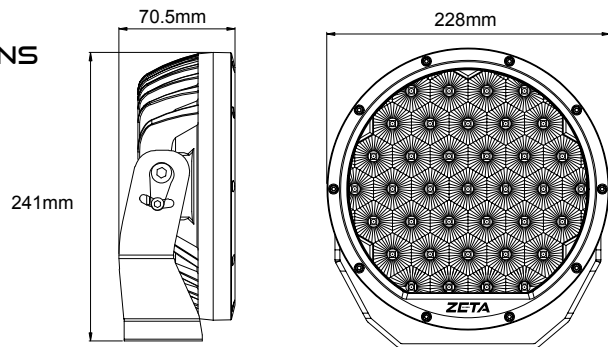

FEATURES / SPECIFICATION

- ▶ 37 x Osram ® LED's
- ▶ Wattage: 145W
- ▶ Operating Voltage 9-32V DC
- ▶ Current Draw: 11.6A (12V) / 5.8A (24V)
- ▶ Colour Temperature: 6000K
- ▶ Raw Lumens: 16,000 each
- ▶ Effective Lumens: 12,993 each
- ▶ IP Rating: IP68
- ▶ EMC Compliant
- ▶ 1 Lux: 846 Metres (Pair of lamps)
- ▶ Polycarbonate Lens
- ▶ Die-Cast Aluminium Housing
- ▶ 5mm Heavy Duty Mounting Bracket
- ▶ Sealed Deutsch Connector
- ▶ Beam Type: Combination Beam
- ▶ 2 Lamps supplied per kit
- ▶ Measurements: 228 x 241 x 70.5mm (inc. bracket)
- ▶ Optional Wiring loom available (p/no. ZETA01)

DIMENSIONS

COMBINATION BEAM PATTERN (PAIR)

ZETA12 12" 18W LED LIGHT BAR

FEATURES / SPECIFICATION

- ▶ 12 x Osram ® LED's
- ▶ Wattage: 18W
- ▶ Operating Voltage 9-32V DC
- ▶ Current Draw: 0.7/1.5A
- ▶ Colour Temperature: 6000K
- ▶ Raw Lumens: 1869
- ▶ Effective Lumens: 1238
- ▶ IP Rating: IP67
- ▶ 1 Lux: 190 Metres
- ▶ Polycarbonate Lens
- ▶ Die-Cast Aluminium Housing
- ▶ Sealed Deutsch Connector
- ▶ Beam Type: Combination Beam
- ▶ Measurements: 352 x 74.5 x 51mm (inc. bracket)
- ▶ Optional Wiring loom available (p/no. ZETA01)

DIMENSIONS

COMBINATION BEAM PATTERN

ZETA20 20" 32W LED LIGHT BAR

FEATURES / SPECIFICATION

- ▶ 20 x Osram ® LED's
- ▶ Wattage: 32W
- ▶ Operating Voltage 9-32V DC
- ▶ Current Draw: 1.3/2.7A
- ▶ Colour Temperature: 6000K
- ▶ Raw Lumens: 3008
- ▶ Effective Lumens: 1981
- ▶ IP Rating: IP67
- ▶ 1 Lux: 239 Metres
- ▶ Polycarbonate Lens
- ▶ Die-Cast Aluminium Housing
- ▶ Sealed Deutsch Connector
- ▶ Beam Type: Combination Beam
- ▶ Measurements: 508 x 74.5 x 51mm (inc. bracket)
- ▶ Optional Wiring loom available (p/no. ZETA01)