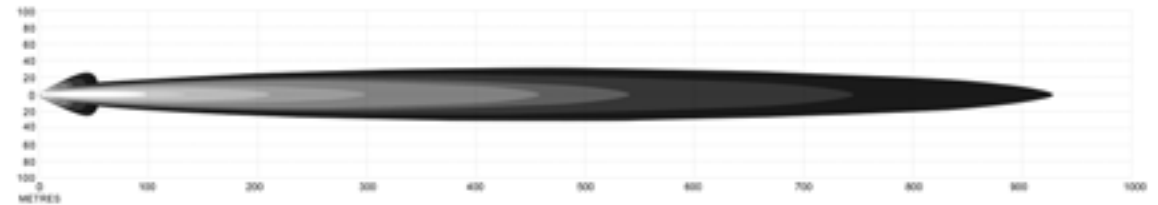

COMBINATION BEAM PATTERN (PAIR)