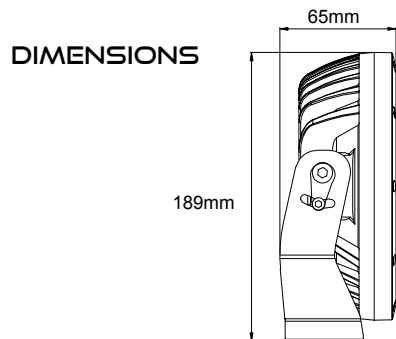

HEAVY
DUTY
BRACKET

2
LAMPS
PER KIT

2
YEAR
WARRANTY

FEATURES / SPECIFICATION

- ▶ 19 x Osram ® LED's
- ▶ Wattage: 100W
- ▶ Operating Voltage 9-32V DC
- ▶ Current Draw: 8.3A (12V) / 4A (24V)
- ▶ Colour Temperature: 6000K
- ▶ Raw Lumens: 12,200 each
- ▶ Effective Lumens: 9812 each
- ▶ IP Rating: IP68
- ▶ EMC Compliant
- ▶ 1 Lux: 738 Metres (Pair of lamps)
- ▶ Polycarbonate Lens
- ▶ Die-Cast Aluminium Housing
- ▶ 5mm Heavy Duty Mounting Bracket
- ▶ Sealed Deutsch Connector
- ▶ Beam Type: Combination Beam
- ▶ 2 Lamps supplied per kit
- ▶ Measurements: 178 x 189 x 65mm (inc. bracket)
- ▶ Optional Wiring loom available (p/no. ZETA01)

DIMENSIONS

COMBINATION BEAM PATTERN (PAIR)

ZETA12 12" 18W LED LIGHT BAR

FEATURES / SPECIFICATION

- ▶ 12 x Osram ® LED's
- ▶ Wattage: 18W
- ▶ Operating Voltage 9-32V DC
- ▶ Current Draw: 0.7/1.5A
- ▶ Colour Temperature: 6000K
- ▶ Raw Lumens: 1869
- ▶ Effective Lumens: 1238
- ▶ IP Rating: IP67
- ▶ 1 Lux: 190 Metres
- ▶ Polycarbonate Lens
- ▶ Die-Cast Aluminium Housing
- ▶ Sealed Deutsch Connector
- ▶ Beam Type: Combination Beam
- ▶ Measurements: 352 x 74.5 x 51mm (inc. bracket)
- ▶ Optional Wiring loom available (p/no. ZETA01)

DIMENSIONS

COMBINATION BEAM PATTERN

ZETA20 20" 32W LED LIGHT BAR

FEATURES / SPECIFICATION

- ▶ 20 x Osram ® LED's
- ▶ Wattage: 32W
- ▶ Operating Voltage 9-32V DC
- ▶ Current Draw: 1.3/2.7A
- ▶ Colour Temperature: 6000K
- ▶ Raw Lumens: 3008
- ▶ Effective Lumens: 1981
- ▶ IP Rating: IP67
- ▶ 1 Lux: 239 Metres
- ▶ Polycarbonate Lens
- ▶ Die-Cast Aluminium Housing
- ▶ Sealed Deutsch Connector
- ▶ Beam Type: Combination Beam
- ▶ Measurements: 508 x 74.5 x 51mm (inc. bracket)
- ▶ Optional Wiring loom available (p/no. ZETA01)